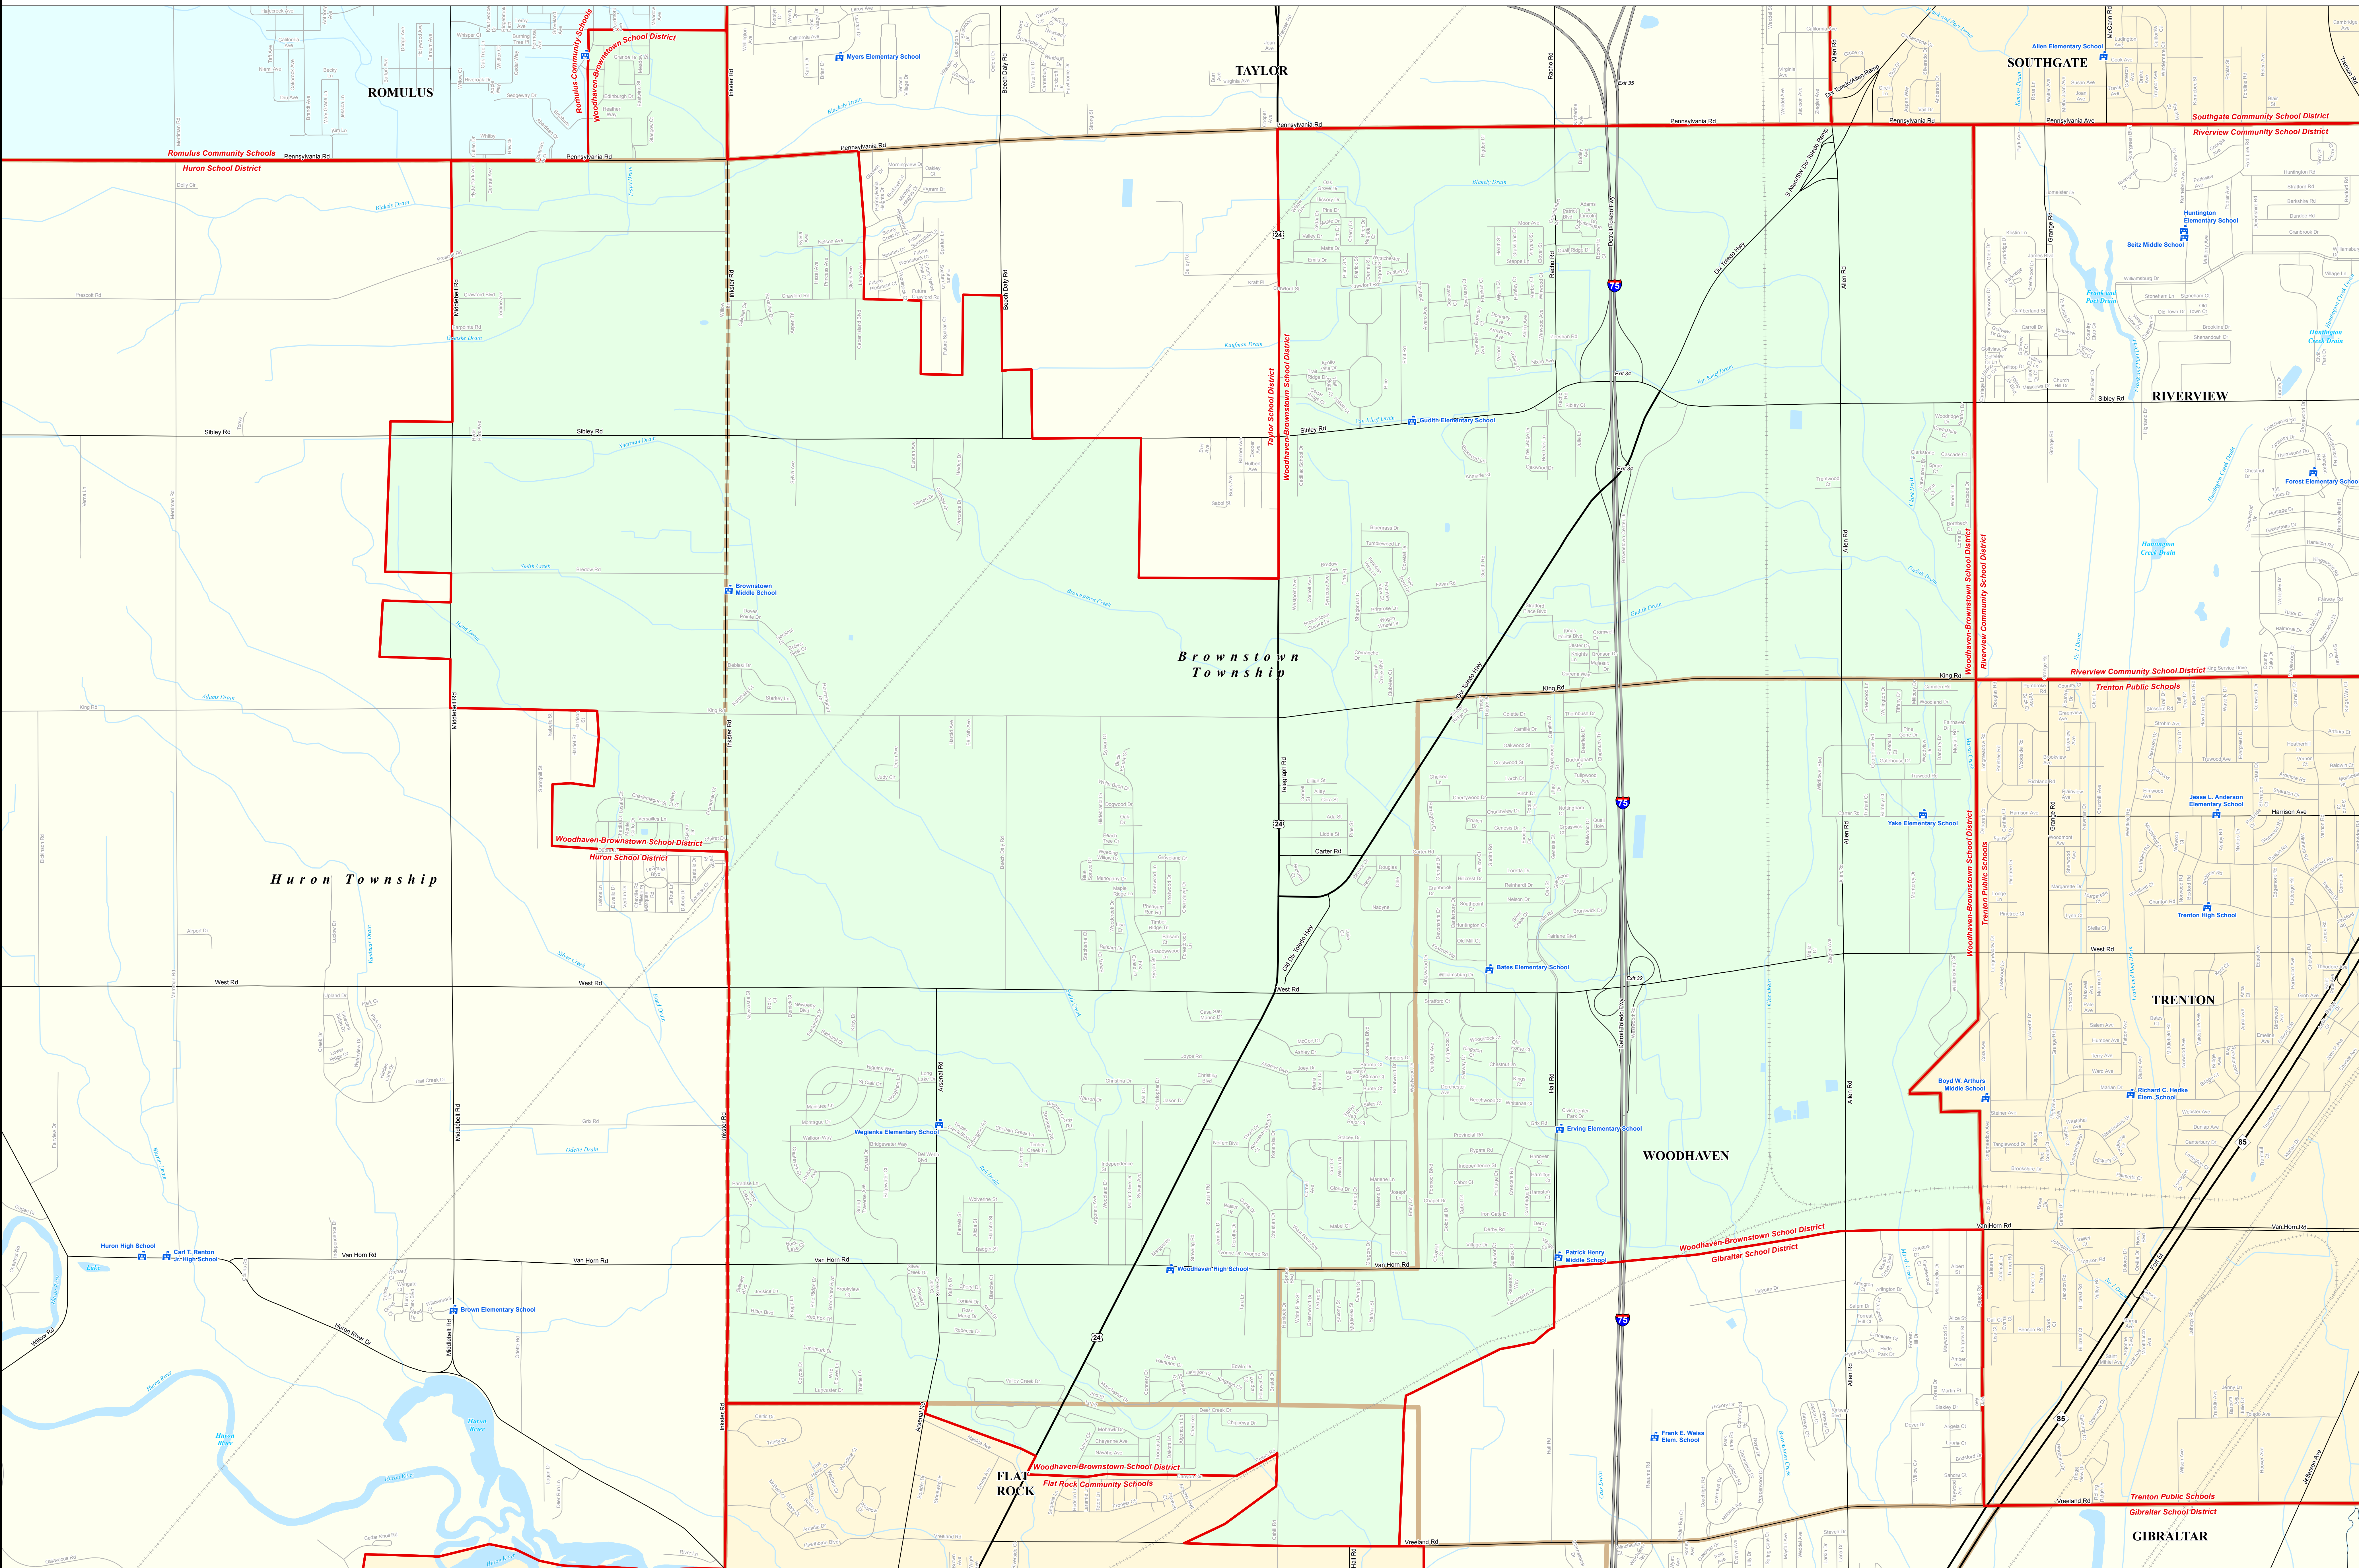

WOODHAVEN-BROWNSTOWN SCHOOL DISTRICT

Wayne RESA

11/12/23

Legend	
School District	Unincorporated Place
County	School
City	Water Feature
Township	Freeway
Village	Primary Road
Census Designated Place	Local Road
	Railroad
	River, Stream, or Drain

Source: Michigan Geographic Framework, v13a